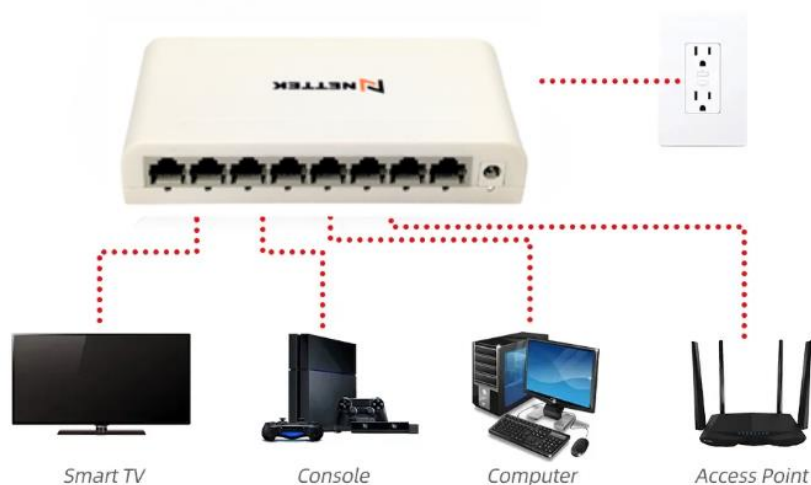

8 Port 10/100/1000Mbps Ethernet Switch

Model: NT-E8G-P

It provides 8*10/100/1000M adaptive RJ45 ports. Each port supports MDI/MDIX automatic flipping and duplex/rate auto-negotiation; supports IEEE 802.3x full-duplex flow control and Backpressure half-duplex flow control.

Plug and play, no management required; dynamic LED indicator light provides simple working status prompts and troubleshooting.

- Provide 8*10/100/1000M adaptive RJ45 ports
- Support line-speed forwarding and MDI/MDIX automatic flip function, plug and play
- Adopt the latest high-speed Ethernet switching chip, ultra-high backplane bandwidth design,
- Easy to use, no configuration required, plug and play, strong compatibility
- With extremely fast data processing capabilities, improve smooth data transmission